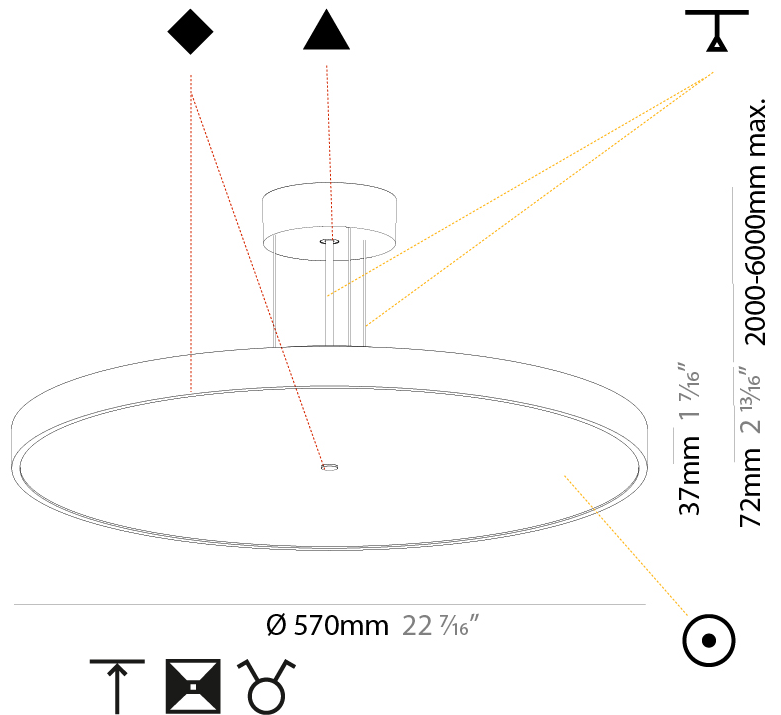

GENERAL

Series: Sign Diva
Subseries: Sign Diva
Brand: Prolicht
Division: Architectural
Mounting Type: Suspension
Mounting Location: Ceiling
Subcategory: Pendant

PHYSICAL

Shape: Round
Diameter (mm): 570
Diameter (in): 22 7/16
Height (mm): 72
Height (in): 2 13/16
Max. Overall Height (mm): 6072
Max. Overall Height (in): 239 7/16
Light Distribution: Direct / Indirect
Weight (kg): 8.548
Weight (lbs): 18.85
Diffuser: [PMMA - Opal / Micro-Prism / Sparkling Secret / Vintage Industrial with Shine Ring](#)
Fixture Finish: [SSR / BKV / CWI / CRY / HAB / UFT / ITA / RUA / FTG / MYG / LOD / PUS / FRO / FUP / KIA / POP / BLS / SPG / MEY / GOH / GUM / CHC / COM / ABZ / JAG / OBR / MOS / ROR](#)
Fixture Material: [Extruded Aluminum / Steel](#)
Cable Details: [2000mm or 6000mm Transparent Cable](#)

ELECTRICAL

Lamp Type: LED (Zhaga Standard)
Input Wattage (W): 80.3
Total Output Wattage (W): 53 / 18
Dimming: [Tri-Mode (Non-Dimming and Phase Dimming (120Vac only) and 0-10V Dimming)](#)
Driver Included: Yes
Driver Location: Integrated
Driver Type: Constant Current - Universal
Driver Class: Class 2
Input Voltage (V): 120 - 277
Constant Current (MA): 350

LED

[Color Temperature (°K): 2700 / 3000 / 3500 / 4000](#)
Max. Delivered Lumen (lm): 6110 / 7650 / 7801 / 7960
CRI: >90 CRI
Lamp Life (hrs): 50000

OPTICAL

RATINGS AND CERTIFICATIONS

Certified By: Certified for North American Standards
IP rating: IP20

PROJECT	_____
TYPE	_____
SPECIFIER	_____
QUANTITY	_____
DATE	_____