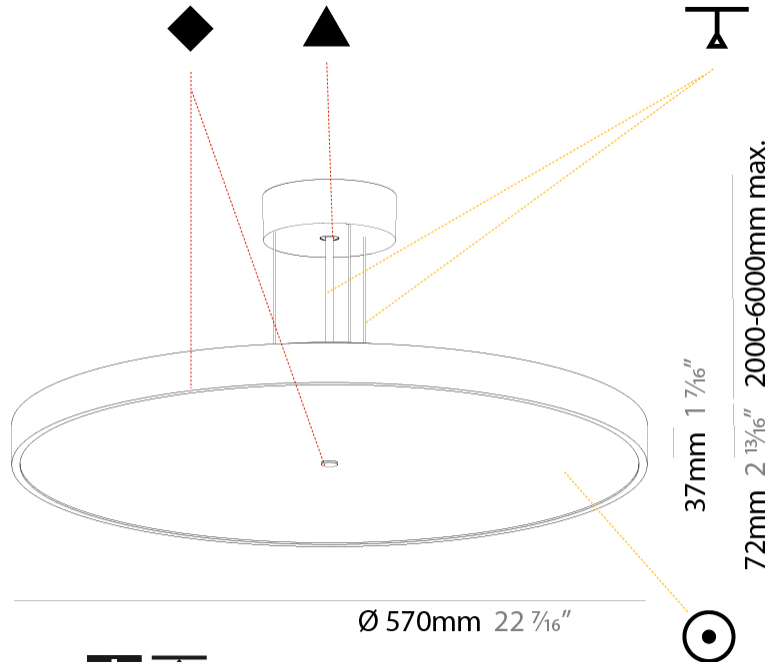

GENERAL

Series: Sign Diva
Subseries: Sign Diva
Brand: Prolicht
Division: Architectural
Mounting Type: Suspension
Mounting Location: Ceiling
Subcategory: Pendant

PHYSICAL

Shape: Round
Diameter (mm): 570
Diameter (in): 22 7/16
Height (mm): 72
Height (in): 2 13/16
Max. Overall Height (mm): 6072
Max. Overall Height (in): 239 1/16
Light Distribution: Direct
Weight (kg): 7.802
Weight (lbs): 17.2

Diffuser: PMMA - Opal / Micro-Prism / Sparkling Secret / Vintage Industrial with Shine Ring
Fixture Finish: SSR / BKV / CWI / CRY / HAB / UFT / ITA / RUA / FTG / MYG / LOD / PUS / FRO / FUP / KIA / POP / BLS / SPG / MEY / GOH / GUM / CHC / COM / ABZ / JAG / OBR / MOS / ROR
Fixture Material: Extruded Aluminum / Steel
Cable Details: 2000mm or 6000mm Transparent Cable

ELECTRICAL

Lamp Type: LED (Zhaga Standard)
Input Wattage (W): 58.3
Total Output Wattage (W): 53
Dimming: Tri-Mode (Non-Dimming and Phase Dimming (120Vac only) and 0-10V Dimming)
Driver Included: Yes
Driver Location: Integrated
Driver Type: Constant Current - Universal
Driver Class: Class 2
Input Voltage (V): 120 - 277
Constant Current (MA): 350

LED

Color Temperature (°K): 2700 / 3000 / 3500 / 4000
Max. Delivered Lumen (lm): 5060 / 6120 / 6233 / 6360
CRI: >90 CRI
Lamp Life (hrs): 50000

OPTICAL

RATINGS AND CERTIFICATIONS

Certified By: Certified for North American Standards
IP rating: IP20

PROJECT
TYPE
SPECIFIER
QUANTITY
DATE